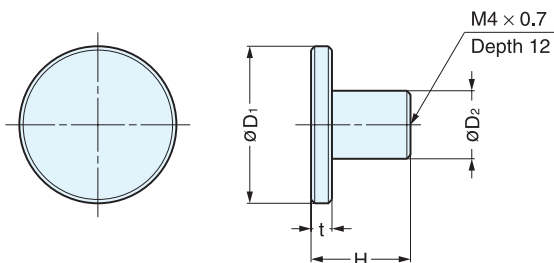

KNOB

A SERIES

Material	Finish
Aluminum	Anodized

Item No.	D₁	H	D₂	t	Weight (g)	Box (pcs)	Carton (pcs)
A-861	20 (25/32")	18 (45/64")	10	4	5	48	1152
A-862	25 (63/64")	18.5 (47/64")	11	4.5	8.5		
A-863	30 (1-3/16")	19 (3/4")	12	5	15	24	576
A-864	35 (1-3/8")		13		16.5