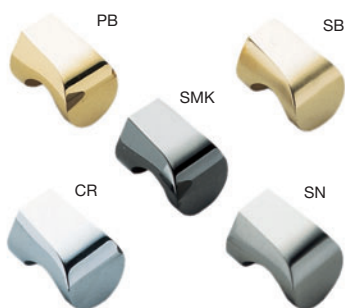

# DW-50N

Item No.	Weight (g)	Box (pcs)	Carton (pcs)	Material	Finish
DW-50N	130	20	100	Brass	Chrome

# MKZ

Please specify the finish when ordering

Material	Finish
Zinc Alloy	Chrome (CR), Polished Brass (PB), Smoke (SMK), Satin Brass (SB), Satin Nickel (SN)

Item No.	D	A	B	H	h	C	C <sub>1</sub>	d	S	Weight (g)	Box (pcs)	Carton (pcs)
MKZ-S	15	9.5	15(19/32")	20	13.5	8	4.5	2	6	11	50	500
MKZ-L	21	13	20(25/32")	26	17	11			7	29		