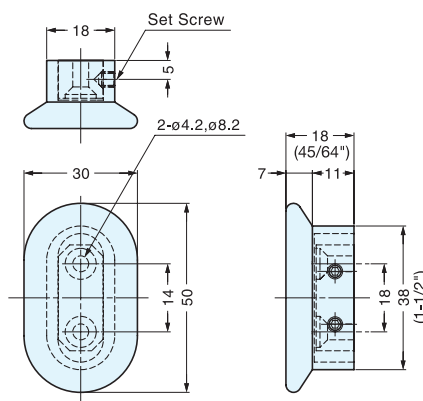

# DW-50N

Item No.	Weight (g)	Box (pcs)	Carton (pcs)	Material	Finish
DW-50N	130	20	100	Brass	Chrome