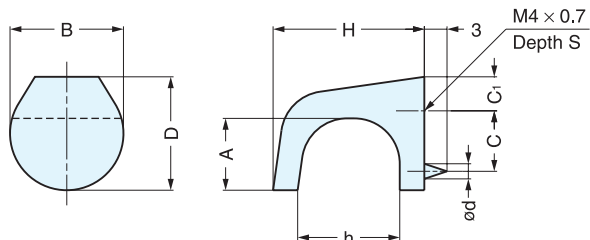

KNOB

MKZ

Please specify the finish when ordering

Material	Finish
Zinc Alloy	Chrome (CR), Polished Brass (PB), Smoke (SMK), Satin Brass (SB), Satin Nickel (SN)

Item No.	D	A	B	H	h	C	C₁	d	S	Weight (g)	Box (pcs)	Carton (pcs)
MKZ-S	15	9.5	15(19/32")	20	13.5	8	4.5	2	6	11	50	500
MKZ-L	21	13	20(25/32")	26	17	11			7	29